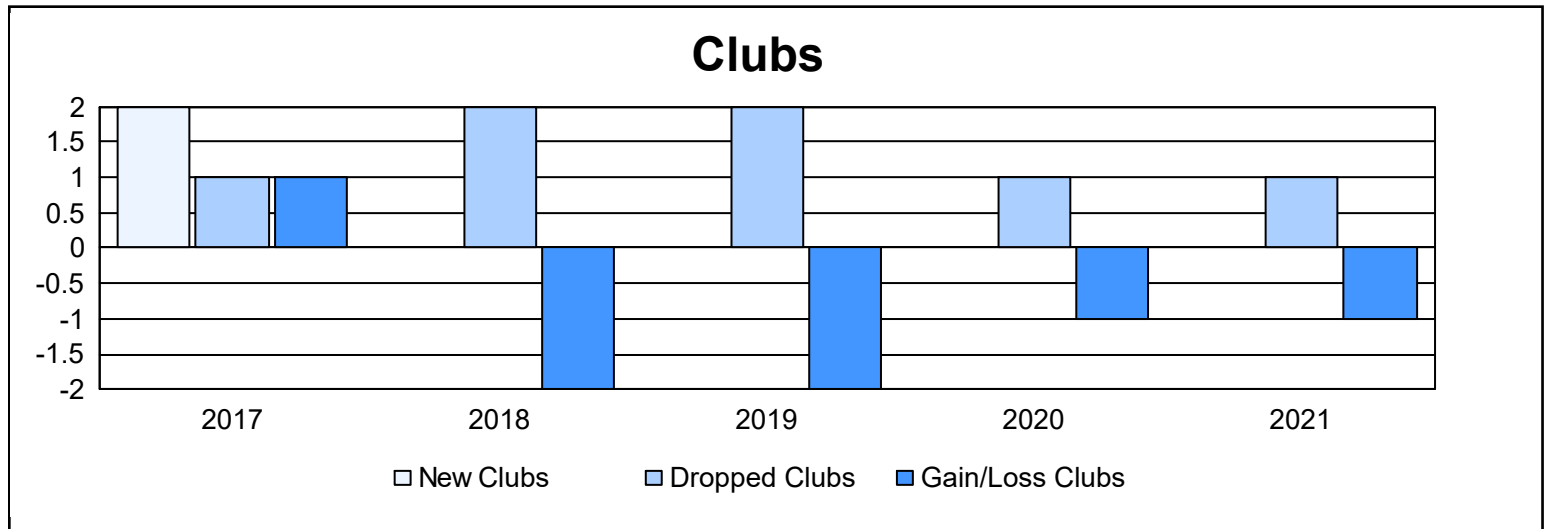

Year	New Clubs	Dropped Clubs	Gain/ Loss Clubs	New Members	Charter Members	Reinstate Members	Transfer Members	Total Member Added	Total Members Dropped	Gain/ Loss Members
2016-2017	2	1	1	284	54	31	45	414	388	26
2017-2018	0	2	-2	248	4	17	14	283	345	-62
2018-2019	0	2	-2	179	0	1	8	188	382	-194
2019-2020	0	1	-1	91	1	8	3	103	243	-140
2020-2021	0	1	-1	134	0	10	5	149	232	-83
<b>Average</b>	<b>0</b>	<b>1</b>	<b>-1</b>	<b>187</b>	<b>12</b>	<b>13</b>	<b>15</b>	<b>227</b>	<b>318</b>	<b>-91</b>

### Membership Composition June 2021 Cumulative