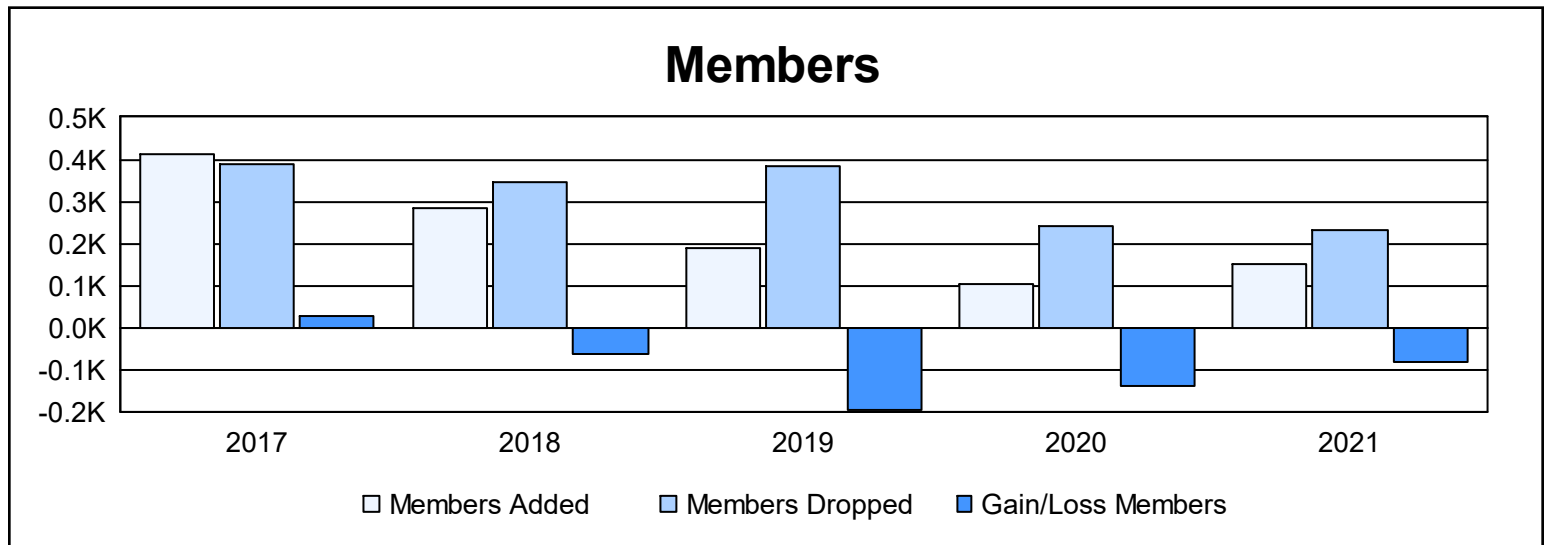

Year	New Clubs	Dropped Clubs	Gain/ Loss Clubs	New Members	Charter Members	Reinstate Members	Transfer Members	Total Member Added	Total Members Dropped	Gain/ Loss Members
2016-2017	2	1	1	284	54	31	45	414	388	26
2017-2018	0	2	-2	248	4	17	14	283	345	-62
2018-2019	0	2	-2	179	0	1	8	188	382	-194
2019-2020	0	1	-1	91	1	8	3	103	243	-140
2020-2021	0	1	-1	134	0	10	5	149	232	-83
<b>Average</b>	<b>0</b>	<b>1</b>	<b>-1</b>	<b>187</b>	<b>12</b>	<b>13</b>	<b>15</b>	<b>227</b>	<b>318</b>	<b>-91</b>

### Membership Composition June 2021 Cumulative