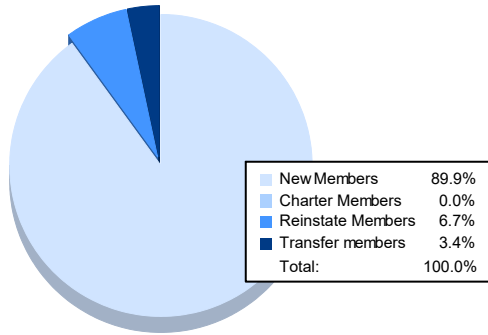

Year	New Clubs	Dropped Clubs	Gain/ Loss Clubs	New Members	Charter Members	Reinstate Members	Transfer Members	Total Member Added	Total Members Dropped	Gain/ Loss Members
2016-2017	2	1	1	284	54	31	45	414	388	26
2017-2018	0	2	-2	248	4	17	14	283	345	-62
2018-2019	0	2	-2	179	0	1	8	188	382	-194
2019-2020	0	1	-1	91	1	8	3	103	243	-140
2020-2021	0	1	-1	134	0	10	5	149	232	-83
<b>Average</b>	<b>0</b>	<b>1</b>	<b>-1</b>	<b>187</b>	<b>12</b>	<b>13</b>	<b>15</b>	<b>227</b>	<b>318</b>	<b>-91</b>

### Membership Composition June 2021 Cumulative